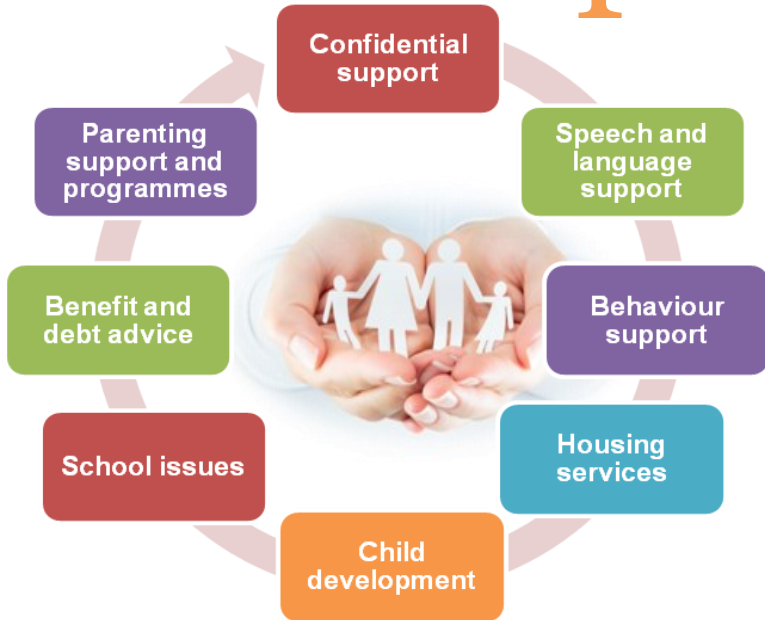

# Family Support

# Drop in

Drop in for advice,  
information and support  
on a variety of issues....

Drop in sessions run from the following centres:

**Field Lane Children's Centre**  
**Mondays – 9.00 – 11.00am**

**Elland Children's Centre**  
**Friday - 9.30 - 11.30am**